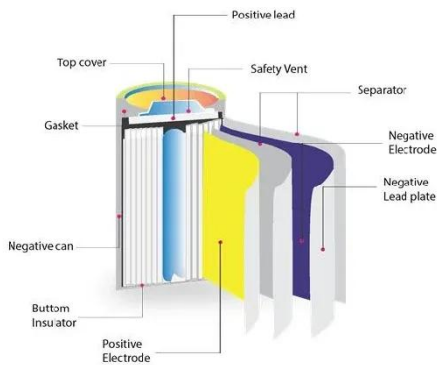

Stainless Steel Cabinet for Coastal Power ...

The company's extensive product portfolio encompasses a wide range of offerings such as Electrical Enclosures, IP68 terminal junction boxes, server cabinets, water dispensers tailored for school and ...

Energy Storage Equipment, Energy storage solutions, Lithium battery

To cope with the problem of no or difficult grid access for base stations, and in line with the policy trend of energy saving and emission reduction, Huijue Group has launched an innovative ...

BASE STATION EQUIPMENTS & CABINETS

Our solutions feature integrated equipment, power, and battery cabinets--built for durability and weather resistance to safeguard critical telecom infrastructure and maintain reliable network operations at all ...