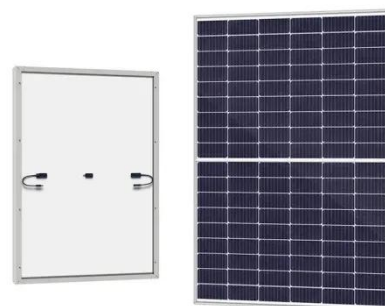

2000KW color steel tile roof PV bracket project.

2000KW color steel tile roof PV bracket project, carbon steel bracket with aluminum rail, clamp, carbon steel's high strength, clamp solid and easy to disass