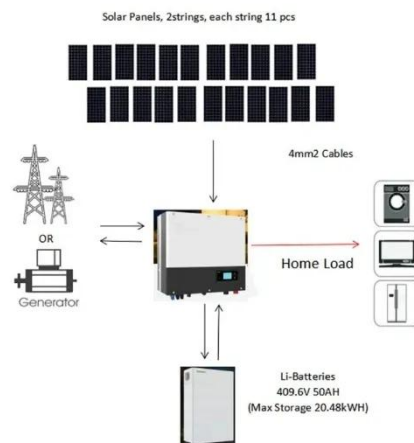

WO2023226893A1

A color steel tile for mounting a photovoltaic module, comprising a color steel tile body (100).

Colored steel tile photovoltaic bracket installation and wiring

The main structural material of the SOEASY corrugated color steel tile photovoltaic system is aluminum alloy. Through professional design, the support seat is perfectly connected to the