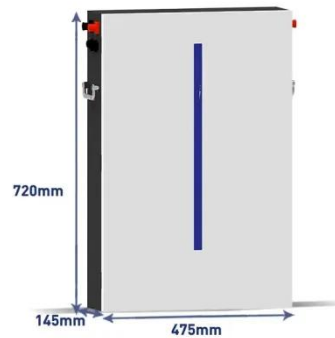

Complete Guide to 5G Base Station Construction , Key Steps, ...

Explore how 5G base stations are built--from site planning and cabinet installation to power systems and cooling solutions. Learn the essential components, technologies, and challenges ...