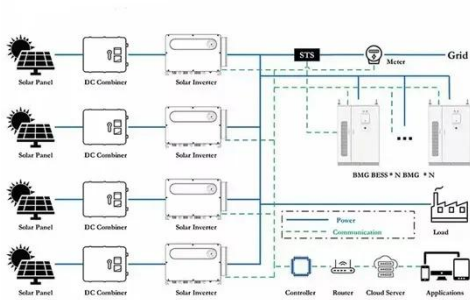

Communication 5g base station setting plan

Communication 5g base station setting plan

5g network installation

The deployment of a 5G network involves several technical steps, including infrastructure development, spectrum allocation, and equipment installation. Here is a detailed technical ...

Optimization of 5G base station deployment based on quantum ...

In previous research on 5 G wireless networks, the optimization of base station deployment primarily relied on human expertise, simulation software, and algorithmic optimization. ...

Mobile Communication Network Base Station Deployment Under 5G

This paper discusses the site optimization technology of mobile communication network, especially in the aspects of enhancing coverage and optimizing base station layout. With the ...

Complete Guide to 5G Base Station Construction , Key Steps, ...

Explore how 5G base stations are built--from site planning and cabinet installation to power systems and cooling solutions. Learn the essential components, technologies, and challenges ...