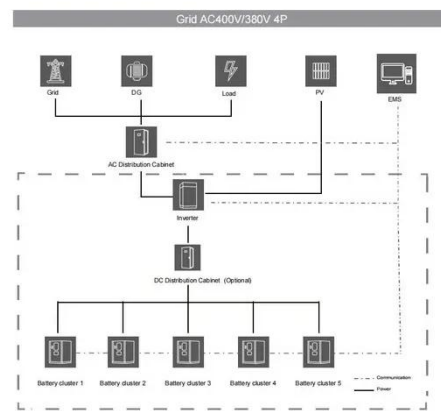

## 3900 & 5900 Series Base Station Commissioning Guide

...

There are three types of commissioning scenarios: commissioning a newly deployed base station, commissioning a mode added to a separate-MPT multimode base station, and commissioning a ...

## Installation and commissioning

## - ARK Telecommunications

Our services include design review, scripting, installation, and integration of new telco, base station, transport, and access point equipment. We also perform voice and data testing, system validation, ...

## Commissioning Plan: End-to-End Steps for New Stations

Commissioning is the evidence-based proof that the station can execute passes safely, capture data reliably, and deliver outputs in the formats and timelines your operations require. It also ...