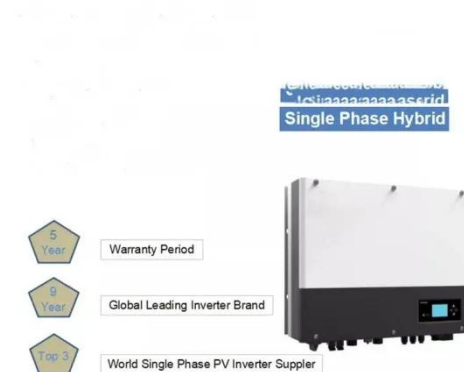

Outdoor Communication Cabinets and Power Cabinets

Power cabinets, especially integrated power cabinets designed for 5G communication, are the core equipment that provides stable power supply to communication base stations and other critical ...