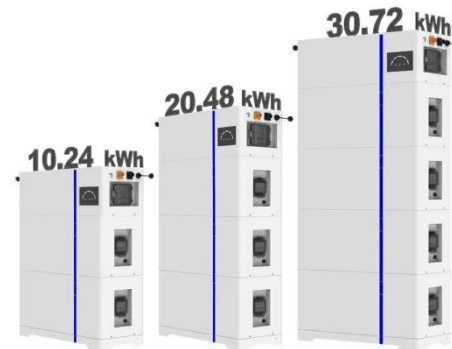

Power Supply Solutions for Wireless Base Stations Applications

In this article, we will examine some of the components of wireless base stations, their power requirements, and a solution to some of these challenges. Telecommunications Systems Overview.

ESS