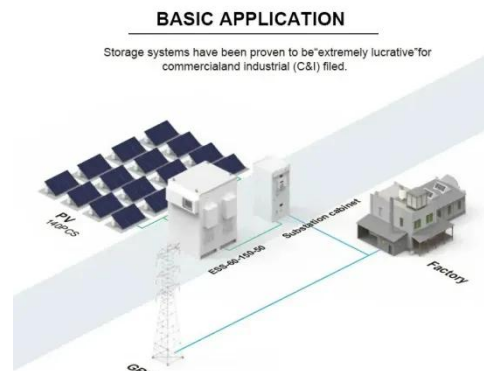

What Is Communication? How to Use It Effectively

Communication is sharing messages through words, signs, and more to create and exchange meaning. Feedback is a key part of communication, and can be given through words or ...