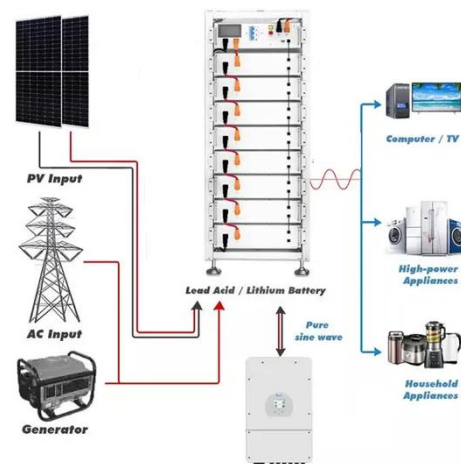

Energy Storage Cabinet, energy storage system, New Energy ...

Our energy storage solution is flexible in design and can be seamlessly integrated with various existing base station power systems. The modular design can better adapt to different types of base stations, ...