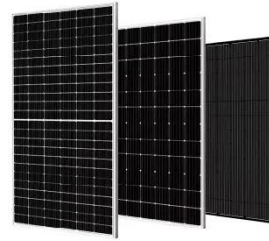

Pole-Type Base Station Cabinet , Efficient Energy Solutions for

Discover the Pole-Type Base Station Cabinet with integrated solar, wind energy, and lithium batteries. Designed for seamless installation and remote monitoring, this energy-efficient cabinet ensures ...

...

19-Inch Lithium Battery Cabinets for 4G/5G - KDST

Ensure continuous communication with our 19" lithium battery cabinets, built for reliable power at base stations.

Energy storage system of communication base station