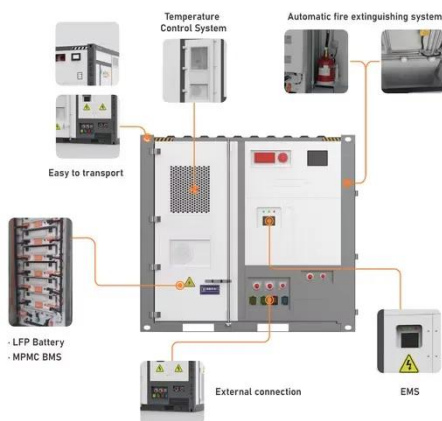

Communication network cabinet embedded battery cabinet base station

Communication network cabinet embedded battery cabinet base sta

Optimizing Network Reliability with Base Station Energy Storage

A site battery cabinet is a crucial component of the base station energy storage infrastructure. It houses batteries and supporting electronics in a secure, weather-resistant ...

Pole-Type Base Station Cabinet , Efficient Energy Solutions for

Discover the Pole-Type Base Station Cabinet with integrated solar, wind energy, and lithium batteries. Designed for seamless installation and remote monitoring, this energy-efficient cabinet ensures ...

The Energy storage system of communication base station is a comprehensive solution designed for various critical infrastructure scenarios, including communication base stations, smart cities, smart ...

Site Battery Storage Cabinet, Base Station Energy Storage

Highjoule's Site Battery Storage Cabinet

ensures uninterrupted power for base stations with high-efficiency, compact, and scalable energy storage. Ideal for telecom, off-grid, and emergency backup