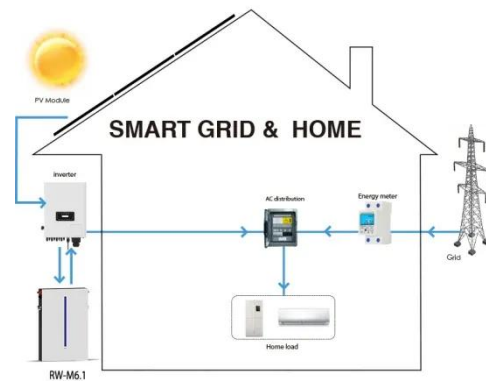

Connecting photovoltaic power inverter to computer

Connecting photovoltaic power inverter to computer

Photovoltaic Inverter Installation: Step-by-Step Guide for Solar ...

Learn how to properly install and wire photovoltaic inverters for efficient solar energy systems. Our step-by-step guide covers preparation, connections, grounding, and final testing to ...

How to transfer solar panels to a computer , NenPower

Through the utilization of wires, Bluetooth connections, or Wi-Fi, many solar power inverters facilitate a direct transfer of data to a computer. For example, wired connections typically ...

How to Connect a Solar Panel to an Inverter

Connecting a solar panel to an inverter is a critical step in harnessing solar energy for practical use. Solar panels generate direct current (DC) electricity, but most household appliances ...

How to Connect a Photovoltaic Inverter to Power: A Step-by ...

Understanding Photovoltaic Inverter Connections Connecting a photovoltaic (PV) inverter to a power system is a critical step in solar energy installations. Whether you're working on residential rooftops ...