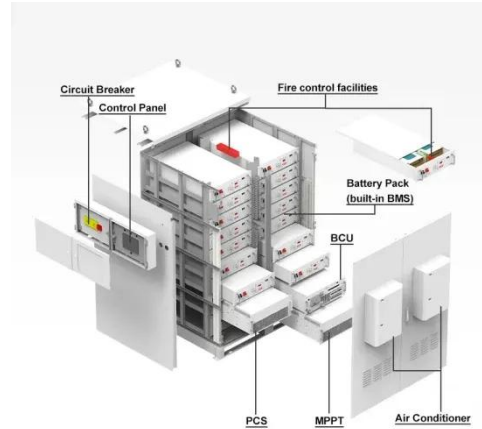

Portable BESS , POWR2

Seamlessly integrate clean energy storage with any diesel generator or renewable energy source. An off grid battery bank provides around-the-clock power you can count on. Provides around-the-clock, ...