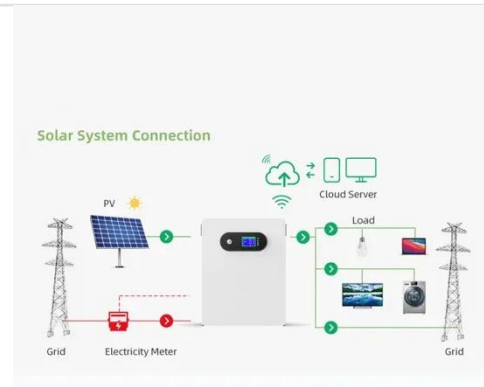

Yard battery for temporary power , STALICO®

Reliable, renewable power for temporary projects with the STALICO® site battery. Flexible charging options and smart power solution for any location.

Sample Order
UL/KC/CB/UN38.3/UL

Seamlessly integrate clean energy storage with any diesel generator or renewable energy source. An off grid battery bank provides around-the-clock power you can count on. Provides around-the-clock, ...