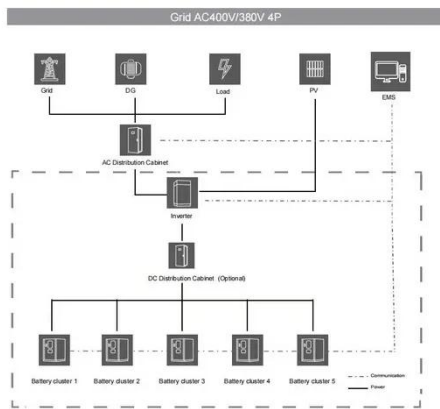

Seamlessly integrate clean energy storage with any diesel generator or renewable energy source. An off grid battery bank provides around-the-clock power you can count on. Provides around-the-clock, ...