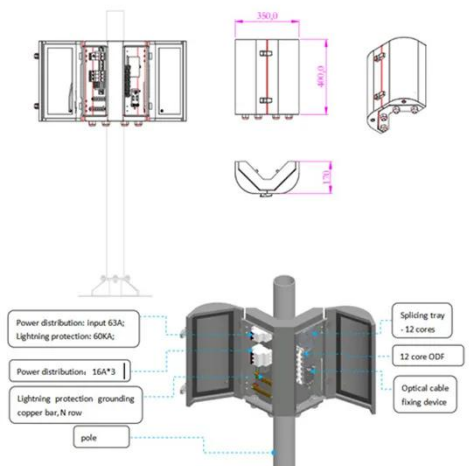

## Corrosion-resistant energy storage containers for fire stations

Energy Storage Container is an energy storage battery system, which includes a monitoring system, battery management unit, particular fire protection system, special air conditioner, energy storage ...