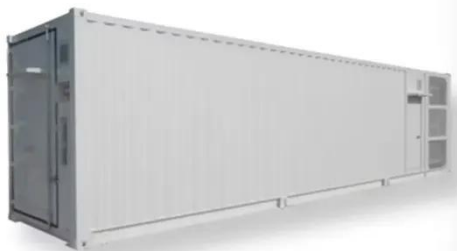

Corrosion-resistant server racks for wind power generation

Overview

This article provides a comprehensive guide to waterproof enclosure design, with a particular focus on server chassis applications. We'll explore how to design enclosures that protect sensitive electronics from water and other environmental hazards, even in demanding industrial or. The Hammond HDME Series is a heavy-duty, NEMA Type 12 rated server cabinet designed to protect mission-critical equipment in harsh industrial environments. Built from rugged welded steel with a load capacity of up to 3,000 lb (1,360 kg), it provides reliable protection against dust, dirt, and. CyberPower Carbon™ server rack products include enclosures to keep equipment secure in open spaces, wall mount rack enclosures to save floor space, and server rack equipment and hardware for environmental management. Support and protect IT equipment with accessories for thermal management, power. A U. Army Tactical Operations Center implemented ruggedized server racks to support command and control functions in field conditions across multiple deployment zones. The solution used 16U transit case racks with MIL-STD-810G certification for shock, vibration, dust, and water protection. Why Choose AMS for Custom Server Racks?

AMS is a leading server rack.

Corrosion-resistant server racks for wind power generation

Microsoft Community

Microsoft Community

PowerEdge XR Servers , Dell USA

Rugged PowerEdge XR servers are built to withstand the extreme heat, dust, shock and vibration of factory floors, construction sites, mobile command centers and other extreme environments.