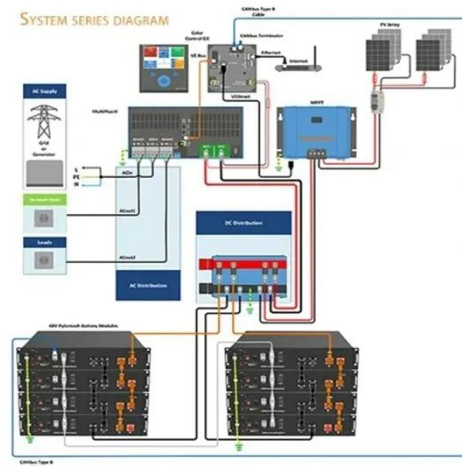

Corrosion-Resistant Energy Storage Cabinet for Outdoor ...

Integrated Substations: Pre-installed box-type substations featuring compact structure, quick installation, energy-saving, and environmental protection, suitable for urban power grids, ...

Warehouse Base Station Energy Cabinet , Reliable Power ...

Detailed introduction The Warehouse Base Station Energy Cabinet is an Indoor-Floor Standing cabinet for communication base stations, smart cities, smart transportation, and power systems. This sturdy ...

Outdoor Cabinet with Power-Battery Zones for Telecom & Energy

Beyond the core compartment design, it is built with a weatherproof, dustproof, corrosion-resistant enclosure--this robust structural advantage makes it ideal for telecom base stations, solar hybrid ...