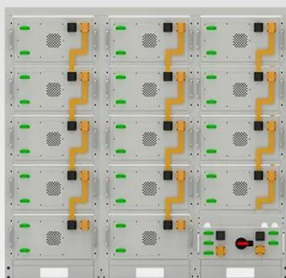

What is the price of power station energy storage cabinet?

Installation and maintenance costs are pivotal in evaluating the total investment in an energy storage cabinet. While many buyers may focus solely on the upfront costs of the cabinets ...