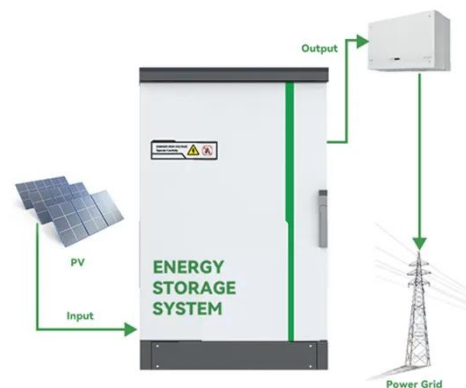

Welcome to Costco Wholesale

Official website for Costco Wholesale. Shop by departments, or search for specific item(s).

Grocery & Household Essentials , Costco

Find top-quality grocery and household items at Costco. Enjoy bulk savings on