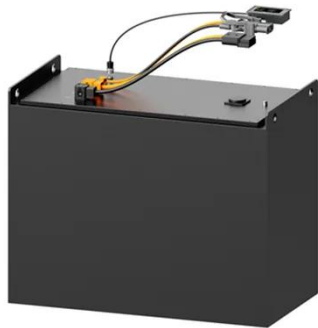

for various needs. Shop high-quality enclosures now!