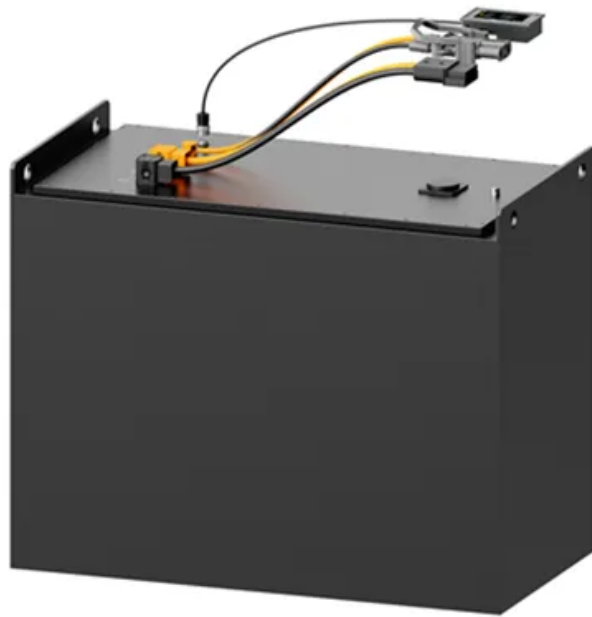

Customized 690V outdoor communication cabinet for streetlights

Customized 690V outdoor communication cabinet for streetlights

Communication Enclosures

These weatherproof indoor/outdoor telecom cabinets are modeled after proven designs, and they are customizable to meet your needs. We can build to your specifications or take your requirements and ...

Traffic Signal Control Cabinets

Bison traffic control & NEMA cabinets can be custom manufactured from aluminum, stainless steel and carbon steel with optional fans, lights, thermostats, surge protectors and other built-in traffic ...