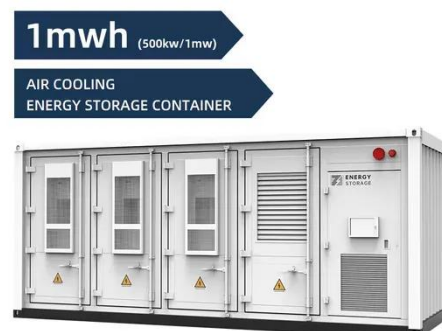

Outdoor cabinet energy storage system v1.2

Outdoor cabinet energy storage system
Key strengths Support flexible expansion of PV capacity. Support simultaneous access to load, battery, grid, DG, and PV. Integrated EMS function, safe and ...