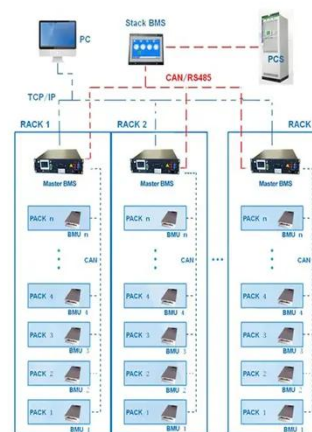

Hitek All in One off Grid 50kw 100kw 150kw 200kw 250kw 500kw ...

HiTek All in one ESS Outdoor cabinet can be used for industrial and commercial applications. It is an integrated energy storage system developed to meet the needs of the mobile energy storage market.

BMS Wiring Diagram