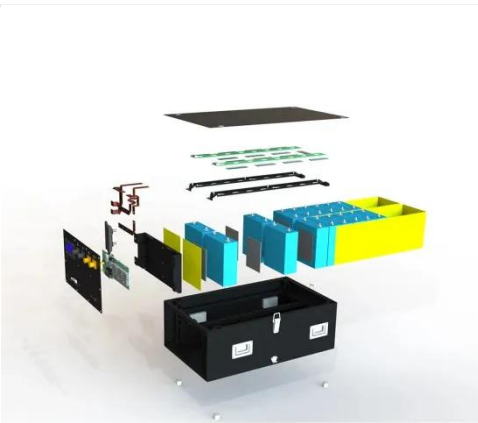

42U Network Cabinet: The Core Carrier for Building Efficient Network

As a standardized equipment integration platform, the 42U network cabinet has become the core infrastructure for data centers, enterprise computer rooms, communication base stations, ...

Server and Network Cabinets , Legrand