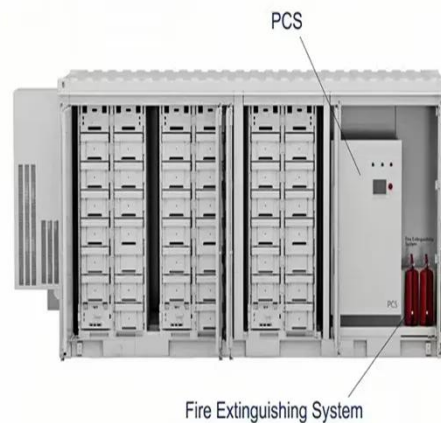

Custom Solar Battery Storage Cabinets with NEMA 3R Enclosures -- ...

Discover E-abel's custom UL-certified solar battery storage cabinets with NEMA 3R enclosures, designed for U.S. solar engineering projects. Optimized for off grid solar battery systems ...