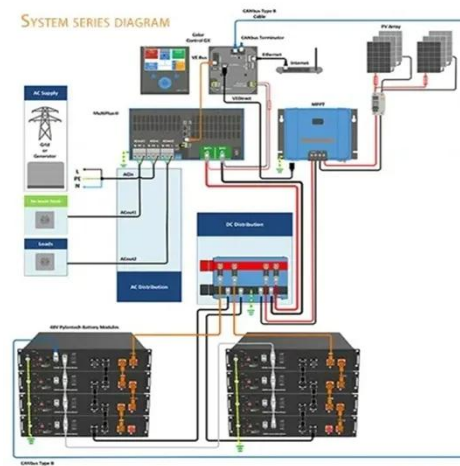

Dual Water Pump System: How This DC/AC Solar-Powered

A dual water pump system efficiently supplies water to homes and farms using solar power, adapting to solar conditions with a frequency inverter for reliable, low-maintenance operation in off-grid settings.