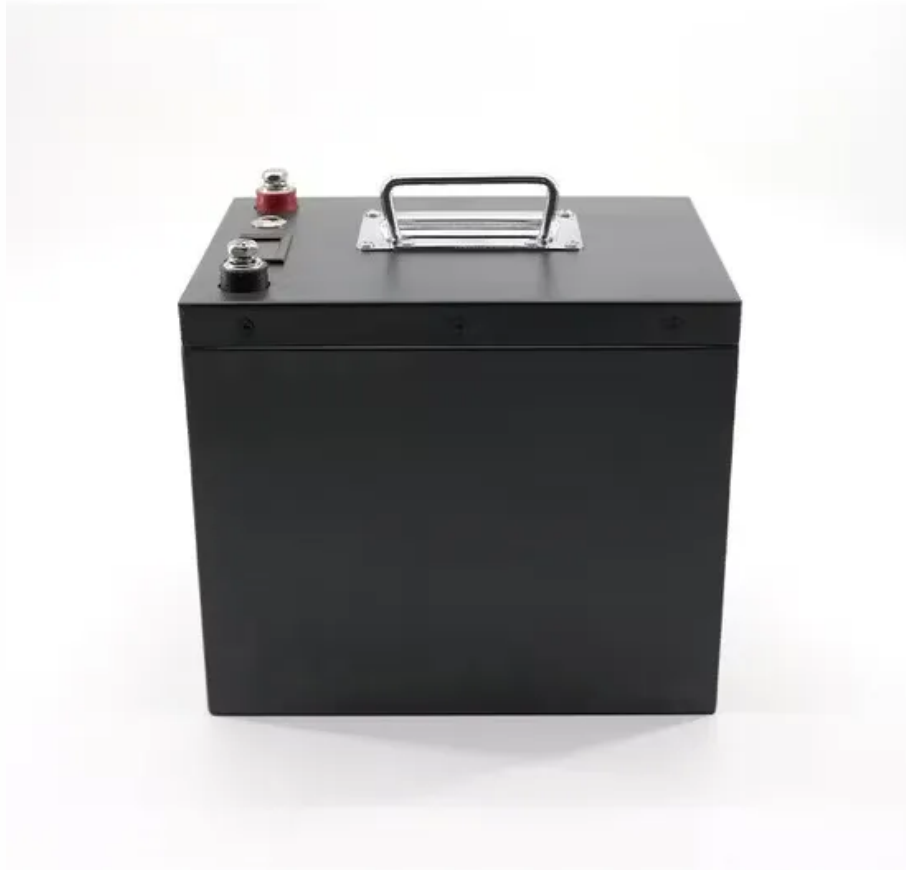

Dual-outlet solar water pump

Dual-outlet solar water pump

Design Selection and Installation of Solar water Pumping ...

A solar water pumping system consists of three major components: the solar array, pump controller and electric water pump (motor and pump) as shown in Figure 1.