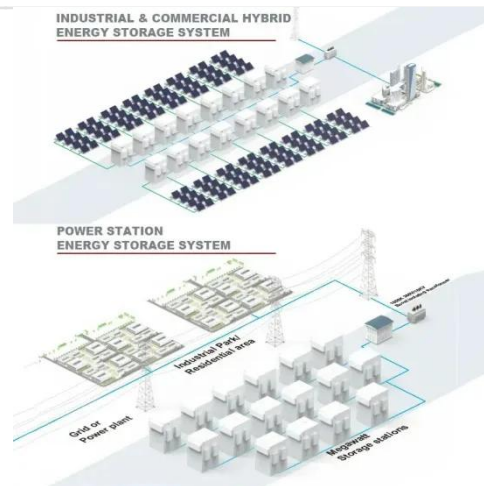

Supercapacitor Module, Supercap Power Module, Ultracapacitor Module

Kamcap supercapacitor energy storage

- ✓ 50KW/100KWH
- ✓ HIGHER POWER OUTPUT IN OFF-GRID MODE
- ✓ CONVENIENT OPERATION & MAINTENANCE
- ✓ PRE-WIRED