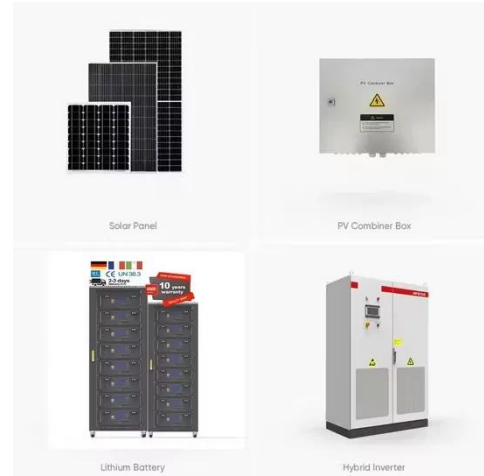

- IP65/IP55 OUTDOOR CABINET
- ALUMINUM
- OUTDOOR ENERGY STORAGE CABINET
- OUTDOOR EQUIPMENT CABINET

Reducing Power Consumption during Server Maintenance on ...

...

This paper presents Emma, a maintenance strategy that reduces power consumption during edge server maintenance without excessively extending maintenance time or increasing application latency.

Structuring Rack Power

Though rack power in edge data centers can be complex, existing specifications and frameworks from the Open Compute Project Foundation (OCP) have eliminated the need to start from scratch