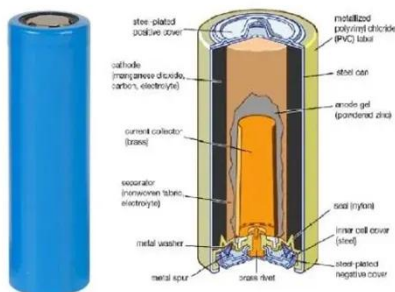

Best Backup Power Stations for Home and Outdoor Use

Finding the right backup power station is essential for reliable energy during emergencies, power outages, or outdoor activities. This comprehensive guide covers the best backup power ...