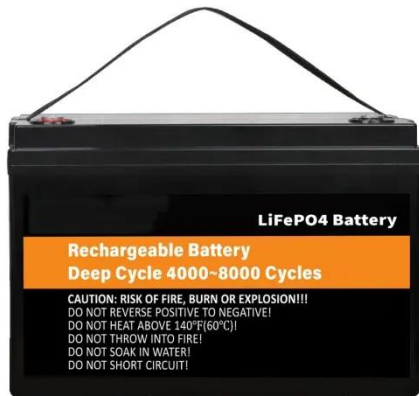

Electric power base station outdoor site