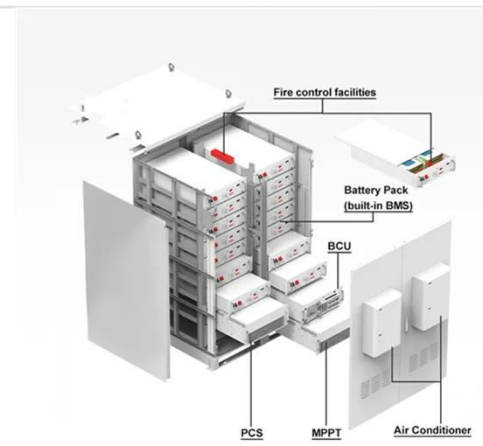

## Electric wrench for installing photovoltaic panels

---

### 9 Must-Have DIY Solar Tools for Safe, Clean Installs

MC4 connectors are the standard for creating weatherproof and secure connections between solar panels and extension wires. An MC4 crimping tool is specifically designed to attach ...