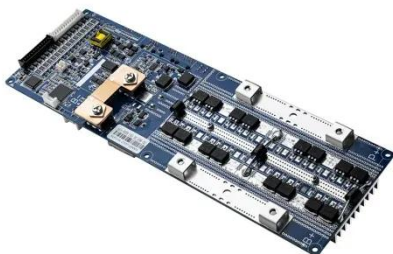

Command Centers

Featherlite specialty trailers can be customized to serve as mobile command centers in the event of a disaster or emergency. In addition, command centers serve as headquarters for companies or ...