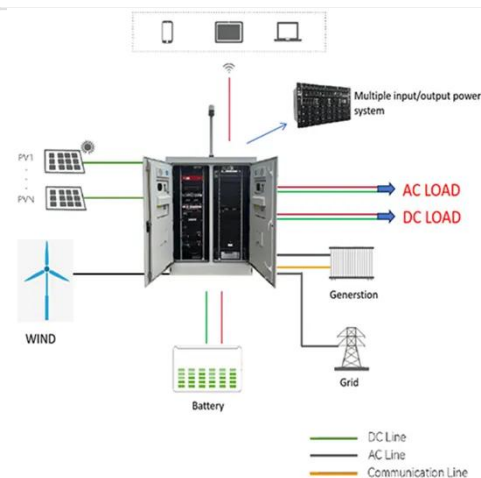

Battery Energy Storage Systems (BESS) FAQ Reference 8.23

Will local emergency response personnel be trained on BESS safety and incident protocol? nal Fire Protection Association (NFPA) safety standards. As part of this emergency ...