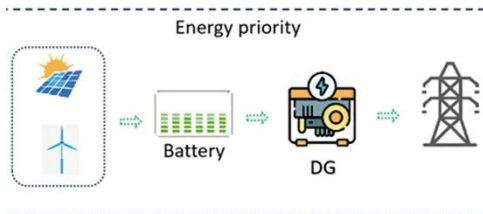

Enerdrive Warranty Policy

Enerdrive Warranty Policy Enerdrive is committed to the supply and support of the very best independent power products Australia wide. Phone Number: 1300 851 535 Email: ...