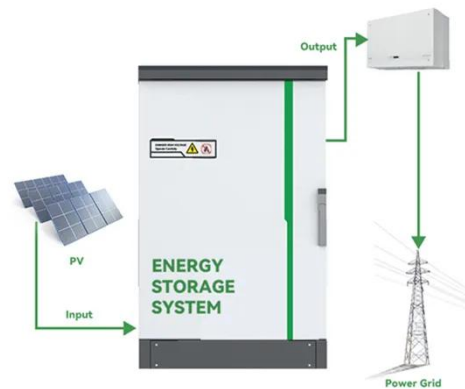

Energy Storage Connector System

Energy Storage Connector System

Energy Storage Connector , Battery Connectors for ESS

Energy storage connectors provide a safe, reliable and efficient connection between energy storage systems and other electrical devices. They are used in home storage system, solar power generation ...

What Are Energy Storage Connectors?
 Energy storage connectors are specialized electrical interfaces designed to safely transfer high currents between energy storage devices (e.g., ...

Energy Storage Systems , ESS Brochure , Amphenol

From Residential to Commercial energy storage systems, Amphenol provides a wide variety of interconnect solutions for energy storage systems.

Battery Energy Storage Systems (BESS)

TE offers deep industry expertise and a broad interconnect portfolio of BESS products - including relays, connectors, passives, switches and electrical products - to help solve these complex challenges.

Connectors for energy storage systems

Device and cable connectors that are

protected against polarity reversal are ideal for use in energy storage systems. Featuring a rotatable design, touch protection, and mechanical coding, the