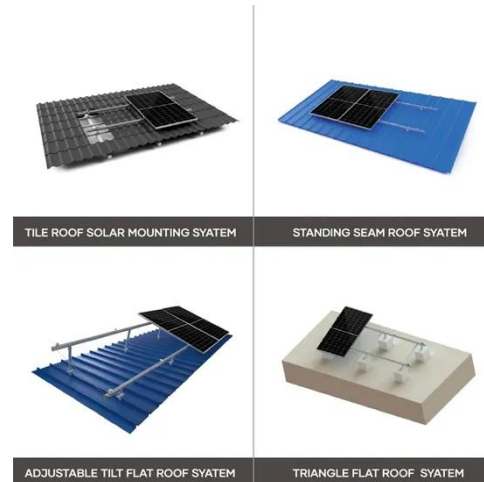

Types, Selection Guide, Innovations

What Are Energy Storage Connectors?
Energy storage connectors are specialized electrical interfaces designed to safely transfer high currents between energy storage devices (e.g., ...