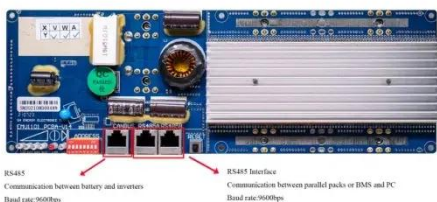

Home energy storage cabinet design collection

The Cabinet Series for indoor and outdoor C/I energy storage systems help reduce peak energy costs from equipment and operations. Power and capacity range from 30kW/50kWh to ...