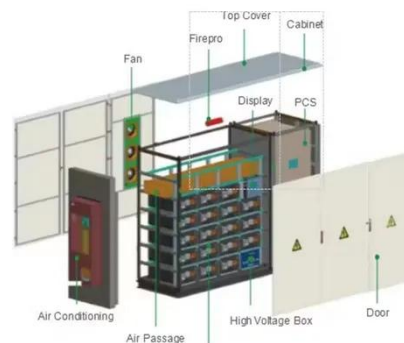

Professional Energy Storage Enclosures and Power Distribution ...

As a leading sheet metal fabrication expert, we specialize in producing energy storage enclosures and power distribution cabinets that meet the highest standards of precision, reliability, and performance.