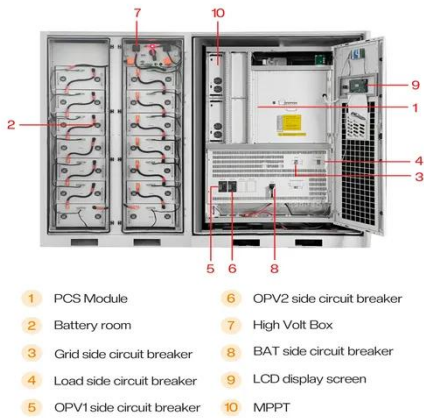

Switch Model# RS801 (Ordering SKU: APKE00011) are a simple way to satisfy rapid shutdown compliance for solar + storage systems.

What are the accessories of energy storage modules?

Key accessories include battery management systems, thermal management solutions, power conversion systems, and enclosures designed for safety and efficiency. 3. A detailed examination of each ...

Energy Storage Battery Assembly Accessories: Key Components for

Summary: Explore the critical role of energy storage battery assembly accessories in modern power systems. This guide covers industry applications, essential components, and emerging trends - with actionable ...

Enphase IQ Battery 10C AC Coupled 10.0kWh Home