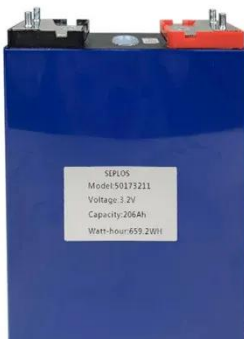

100kWh Smart PV Ess Cabinet

All-in-one Design Integrated PV and storage system with super wide PV input voltage; Small footprint and IP54 protecting grade for outdoor installation. Safe & Reliable High-performance battery cell, ...