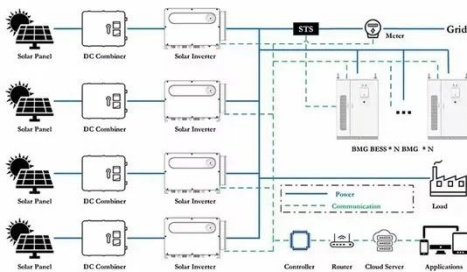

800V 200 kWh battery bank 200 kWh battery 3 phase BESS

Within our high-voltage ESS battery systems lies a remarkable 200kwh system voltage, guaranteeing peak performance and efficiency across all your commercial and industrial undertakings.