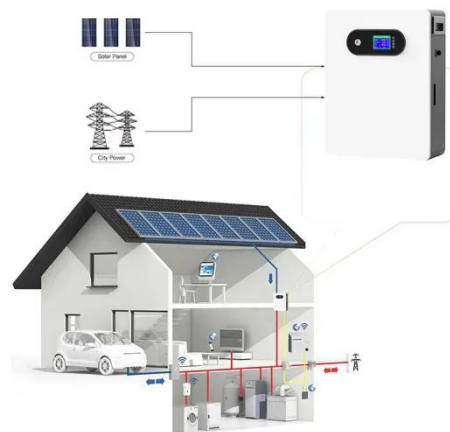

Explosion Protection for Energy Distribution - BARTEC

BARTEC offers one of the most extensive ranges of explosion-proof and substance-resistant components, devices, and systems for controlling, switching, and connecting for hazardous areas ...