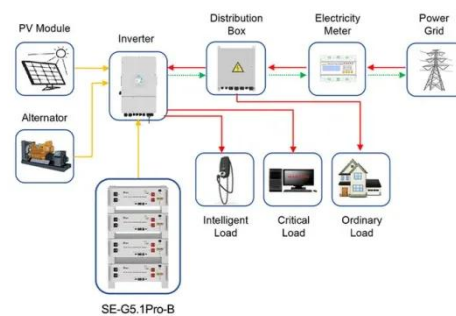

Electrical Energy & Power Distribution

From tailored switchgear and control systems to fully-integrated power solutions, our portfolio is designed to meet the evolving needs of today's most demanding environments.

Application scenarios of energy storage battery products