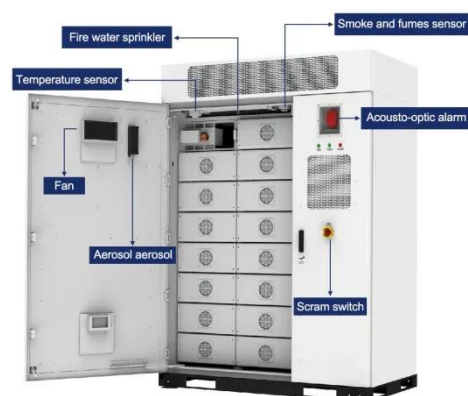

HV Solutions Manufacturer , ACTOM High Voltage ...

Discover ACTOM High Voltage Equipment, the leading manufacturer and ...

Largest selection of Patio Furniture & Accessories