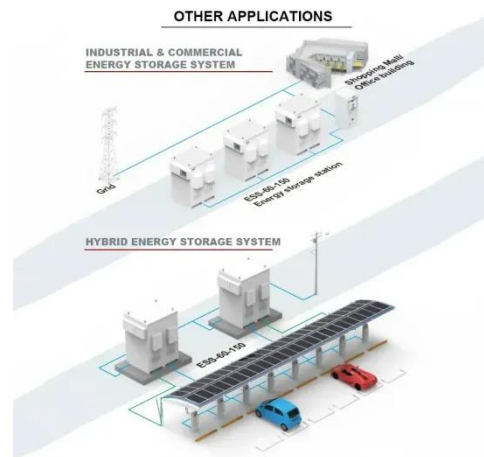

Fengjun 6 gasoline version generator

Fengjun 6 gasoline version generator

Disassembly and assembly of the Great Wall Fengjun 6 generator

The second update and facelift version is called the Great Wall Wingle 5 and a third facelift version called the Great Wall Wingle 6 were also launched in the following years, with multiple versions ...

Generator of Great Wall Fengjun 6 pickup truck

Fengjun (Wingle) 7 Gasoline Version pickup from Great Wall Motor (GWM) was officially launched in China market on , with price range of 86,800-123,800 yuan (~US\$12,582 - US\$17,945).

Great Wall Fengjun 6 generator measurement

Fengjun 5 is equipped with diesel engine and fuel engines. Adopted German CRDi technology and imported key parts from German, the pickup features 225Nm/1600-2600rpm, highest rated power ...