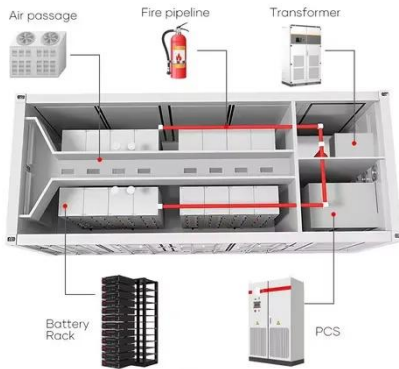

BATTERY SWAPPING NETWORKS

The battery cabinet for base station is a special cabinet to provide uninterrupted power supply for communication base stations and related equipment, which can be placed with various types of lead

...

LPR Series 19'
Rack Mounted

Battery Swap Cabinet Solution for E-Mobility , Reliable EV Battery

TYCORUN offers a comprehensive and efficient commercial battery swap cabinet solution, covering swap cabinets, batteries, electric two- and three-wheelers. The swap cabinet uses intelligent ...

Site Battery Storage Cabinet, Base Station Energy Storage

A Site Battery Storage Cabinet is a modular energy backup unit specifically designed for telecom base stations. It houses lithium-ion batteries (typically LFP), BMS, EMS, and optional thermal ...

Base Station Energy Cabinet

The Base Station Energy Cabinet is a fully enclosed, weather-resistant telecom

energy cabinet designed to provide reliable power distribution and battery backup for outdoor communication networks.