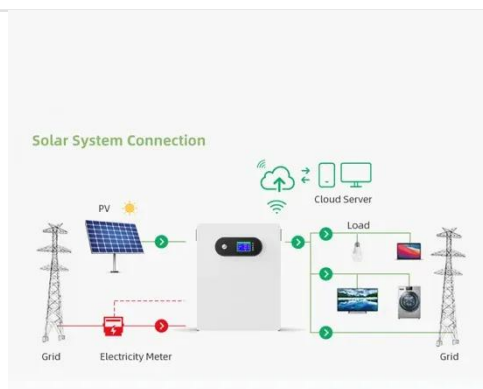

2 Pairs Adjustable Solar Panel Tilt Mount Brackets, Flexible Height

Z Brackets are ideally designed to install single solar panels from 50w~150w on RVs, Trailers, Boats, Motorhome, Yachts, Wall, Cabins, Sheds, Garages and Other Off Grid Roofs.

Amazon : Solar Panel Wall Mount

Renogy Adjustable Solar Panel Tilt Mount Brackets support up to 150 Watts Solar Panel for Roof, RV, Boat and Any Flat Surface, for on-grid/off-grid systems (Mount Only), Silver

 **Efficient**
Higher Revenue

- Max. Efficiency 97.5%
- Max. PV Input Voltage 600V
- 150W Peak Output Power
- 2 MPPT Trackers, 150% DC Input Oversizing
- Max. PV Input Current 15A, Compatible with High Power Modules