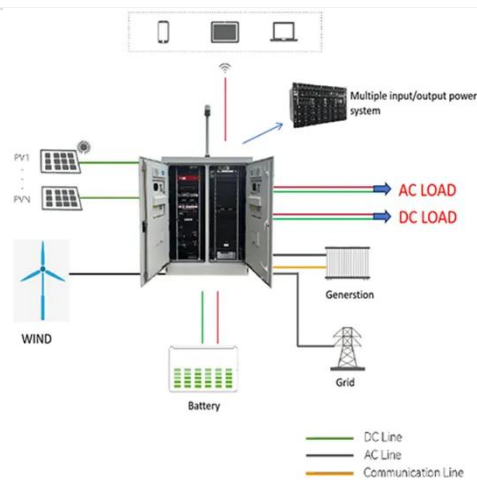

COMMSCOPE OUTDOOR CABINETS THE GAMBIA

the versatile Fiber Entrance Cabinet. Ideal for data centers, these cabinets manage hundreds of connections efficiently. Utilize tools and accessories that make indoor and outdoor install

Outdoor Telecom Cabinets , Outdoor Telecommunication Enclosure

Outdoor telecom cabinet provides an