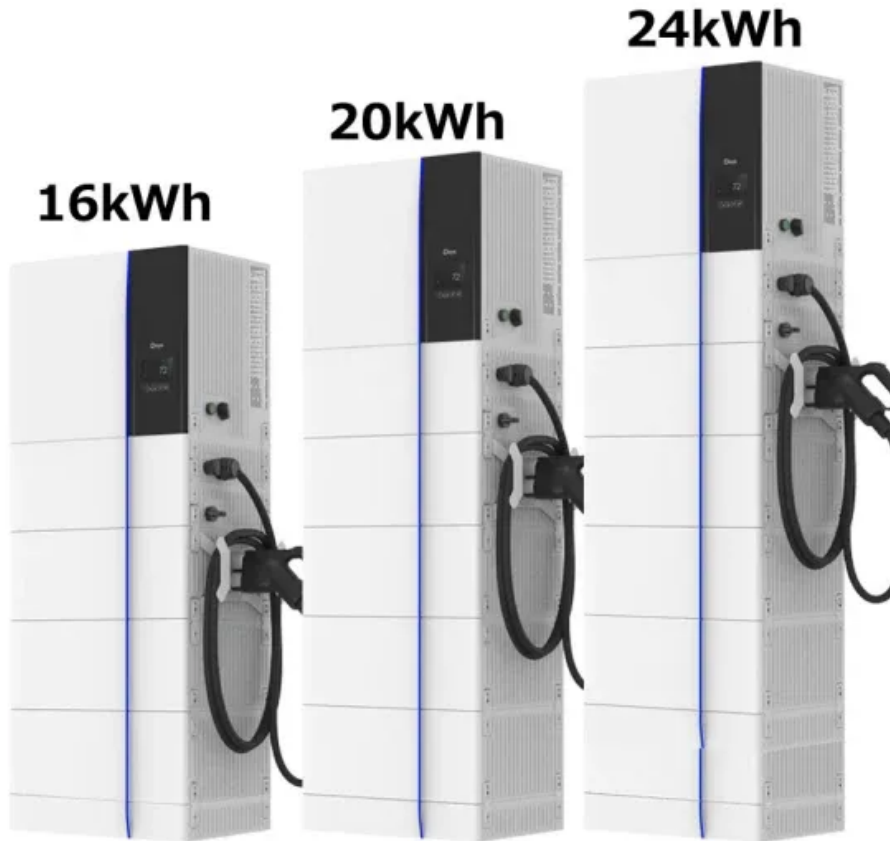

Gfci circuit breaker for sale in Los-Angeles