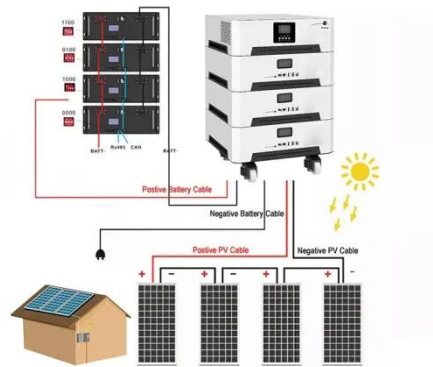

« Previous Thread , Top , Next Thread »
Similar Threads Thread Forum 2016
Precedent 6x8v to 4x12v conversion
with 16v DC to DC converter Electric
Club Car Ez-go I6 conversion to ...