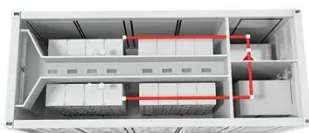

How to Convert Golf Cart to Lithium Battery

Did you know lithium batteries can double your golf cart's range while slashing charging time by 70%? If you're tired of sluggish lead-acid batteries dying mid-round or ...