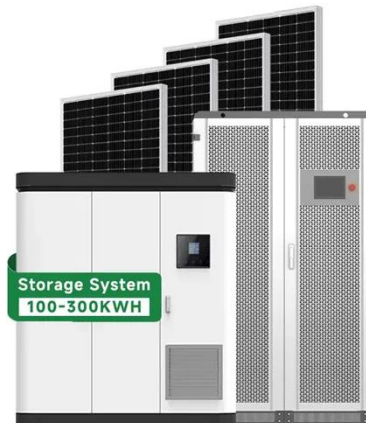

Guinea 5G Macro Base Station Communication Cabinet 10kW

Guinea 5G Macro Base Station Communication Cabinet 10kW

POWER CABINET FOR 5G COMMUNICATION BASE STATION

The base station power cabinet is a key equipment ensuring continuous power supply to base station devices, with LLVD (Load Low Voltage Disconnect) and BLVD (Battery Low Voltage Disconnect) ...

Macro Cells Power Solutions , EnerSys

While power requirements increase, the corresponding power per bit is lowered due to the tremendous processing power of the 5G site. To meet these processing needs, upgrading the macro cell power ...

IP65 IP55 5g Base Station Telecom Equipment ...

Designed to house a variety of
communications equipment, CUBE ...

5g base station communication cabinet

The cabinet adopts a multi-layer
material structure, and the external non-
metallic plate effectively reduces the
external light absorption of heat, the
internal temperature is stable, and the air ...