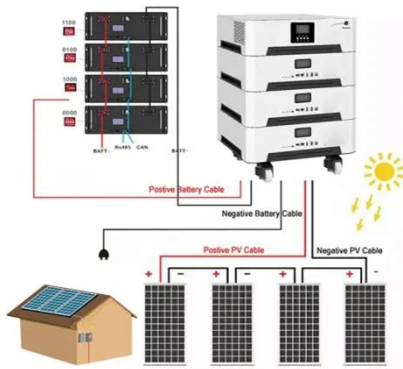

Traffic Signal Control Cabinets

Bison traffic control & NEMA cabinets can be custom manufactured from aluminum, stainless steel and carbon steel with optional fans, lights, thermostats, surge protectors and other built-in traffic accessories.

DOT Cabinets , Fiber Equipment & Materials , Multilink

This single-door enclosure houses intelligent transportation systems (ITS) and traffic equipment, such as traffic controls and uninterruptible power supplies (UPS).