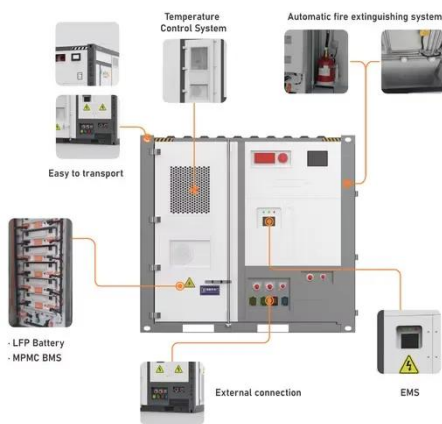

MPINarada integrated battery cabinet solution offers a turn-key battery and battery cabinet option for UPS battery backup. Cabinet solutions are available in both size and color to match most UPS ...