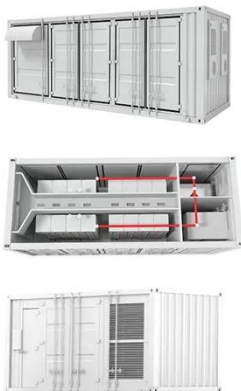

Soetek's Highly Integrated Telecom Power System Solves Outdoor Base

In contrast, Soetek's outdoor power base station solution reduces the installation and debugging time by nearly 40% per station, while failure rates drop by over 60%. Its excellent lightning ...