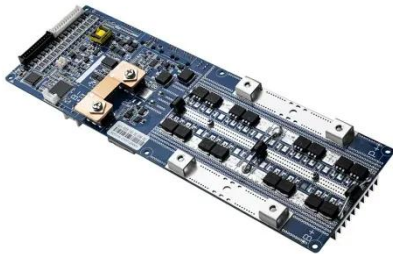

Covers, Resettable 15A Circuit Breaker,
Power Indicator, for Outdoor Lights,
Holiday Decorations Workshop.