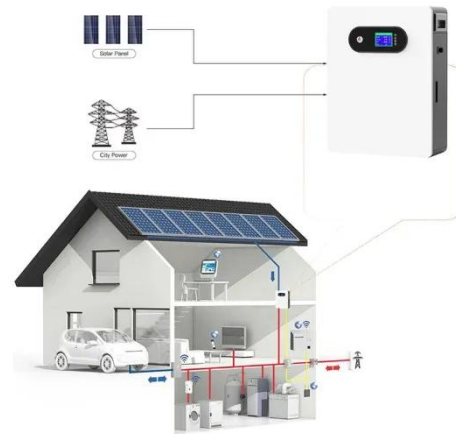

Lfp Powerstation

Looking for a reliable supplier of LFP power stations? ZESE Li-ion Recycling Tech Co., Ltd. offers high-quality LFP power stations for your needs. Contact us now!