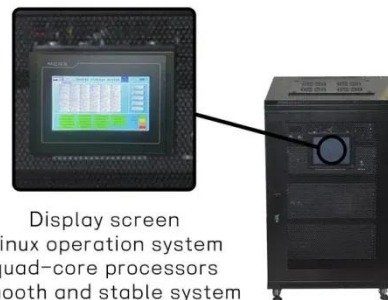

PECRON E1500LFP Power Station: The Most Cost-effective Portable Power

PECRON understands the importance of quality, and always adhere to the three quality standards of sufficient quantity of real standards, comprehensive testing, comprehensive protection, each ...

Display screen
Linux operation system
quad-core processors
smooth and stable system

---

15 Best LFP Battery Power Stations for Reliable Off ...

Lining up the top 15 LFP battery power stations for 2025, this guide helps you find reliable off-grid energy solutions that suit your needs.